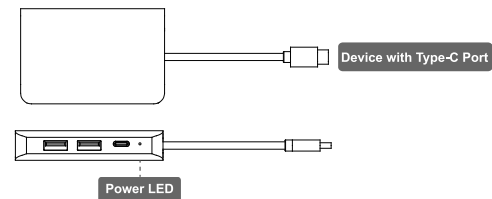

### Package Includes

DSC-501

User Manual

DSC-501 Docking Station .....	1 PCS
User Manual .....	1 PCS

Manufacturer: Arena Electronic GmbH | Koppersstr. 18, 40549 Düsseldorf, Germany  
 Model No.: DSC-501 Input: 5V/ USB  
[www.chieftec.eu](http://www.chieftec.eu)

### Features

- DSC-501 Docking Station increases your productivity by expanding the USB Type-C female port on your devices to multiple possibilities of connectivity
- Keep your laptop charging while still providing power to each external device attached
- Extensive compatibility meets every need of almost all USB C devices
- Compliant with USB 3.1 Gen 1
- Compliant to VESA DisplayPort Alt Mode on USB Type-C 1.0a
- Compliant with HDMI 2.0
- Compliant with USB Power Delivery 3.0
- 2x USB Type-A and 1x USB Type-C to connect your USB device
- Support HDMI 4K@30Hz
- PD 3.0 Charging: Up to 60W

### Specifications

- Material: Aluminum / Plastic
- Dimension: 80mm x 53mm x 16mm
- Supported Systems:  
Windows 10, 8, 7, Mac OS X 10.6 or later, Linux 2.6.14 or later

### Installation Guide

1. Connect DSC-501 Docking Station with Type-C port and the Power LED will light up.

2. See above drawing LED, connect the Type-C device with dock station and start working.