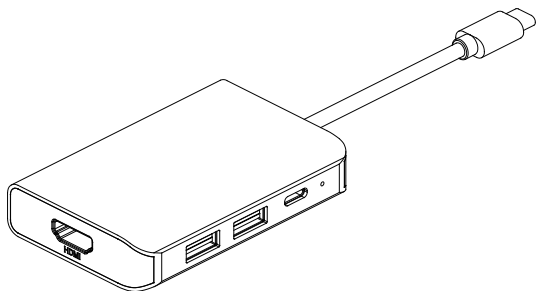

## 5-in-1 USB-C DOCKING STATION

User Manual ▶

### Package Includes

DSC-501

User Manual

DSC-501 Docking Station .....	1 PCS
User Manual .....	1 PCS

Manufacturer: Arena Electronic GmbH | Koppersstr. 18, 40549 Düsseldorf, Germany  
 Model No.: DSC-501 Input: 5V/ USB  
[www.chieftec.eu](http://www.chieftec.eu)

### Features

- DSC-501 Docking Station increases your productivity by expanding the USB Type-C female port on your devices to multiple possibilities of connectivity
- Keep your laptop charging while still providing power to each external device attached
- Extensive compatibility meets every need of almost all USB C devices
- Compliant with USB 3.1 Gen 1
- Compliant to VESA DisplayPort Alt Mode on USB Type-C 1.0a
- Compliant with HDMI 2.0
- Compliant with USB Power Delivery 3.0
- 2x USB Type-A and 1x USB Type-C to connect your USB device
- Support HDMI 4K@30Hz
- PD 3.0 Charging: Up to 60W

### Specifications

- Material: Aluminum / Plastic
- Dimension: 80mm x 53mm x 16mm
- Supported Systems:  
Windows 10, 8, 7, Mac OS X 10.6 or later, Linux 2.6.14 or later